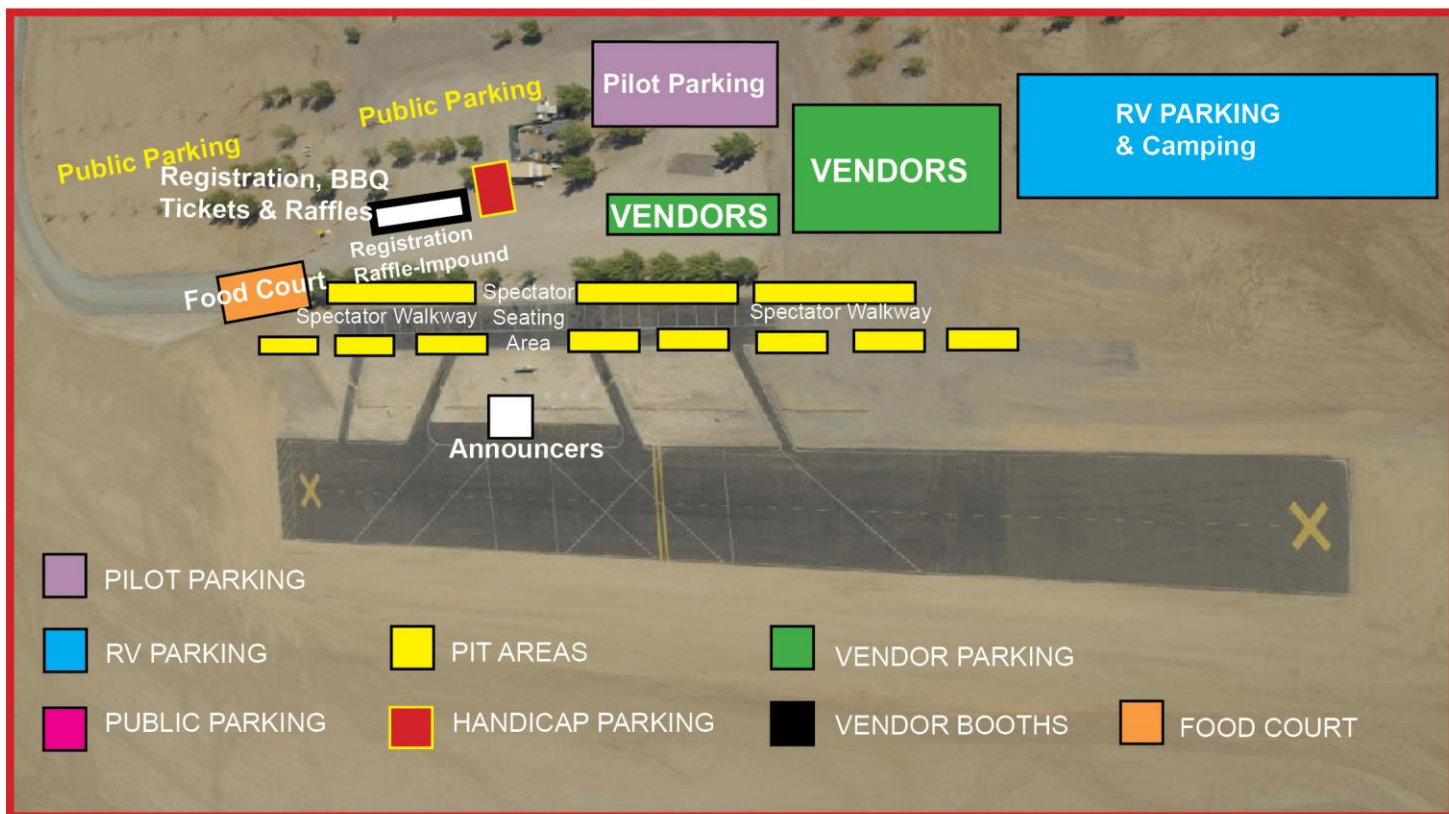

BIG JOLT 2012 FIELD LAYOUT

PARKING LAYOUT

AIRCRAFT RUNWAY ENTRANCE & EXITS